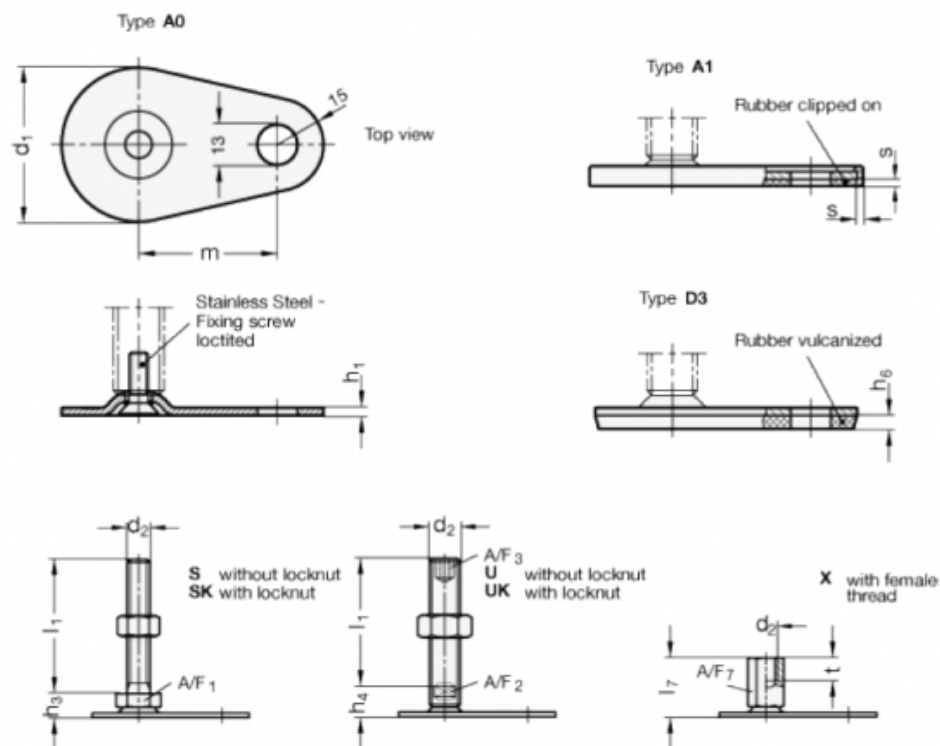

Article number: 204280M16125A1UK

Description: E+G levelling foot  
GN 42-80-M16-125-A1-UK

Note: UK With nut, Hexagon socket at the top, Wrench flat at the bottom

## Measures

A/F2 = 12	m = 70
A/F3 = 8	s = 2
d1 = 80	
d2 = M16	
h1 = 3	
h4 = 18	
h6 =	
l1 = 125	